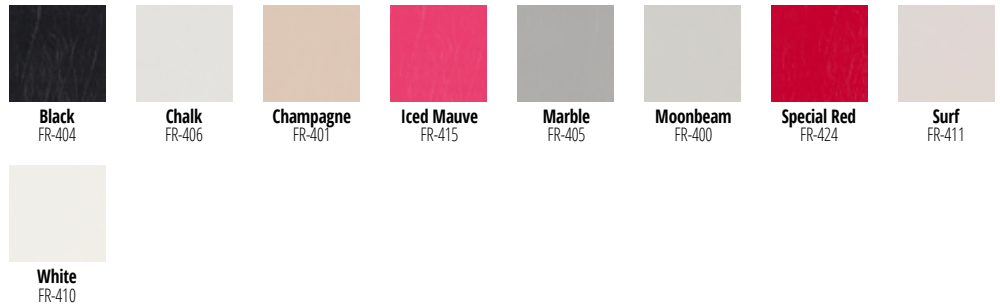

MORBERN MARINE

Splash construction, a cleanable, pink-stain resistant vinyl

EDGE

FREEPORT

HEXX

KIXX