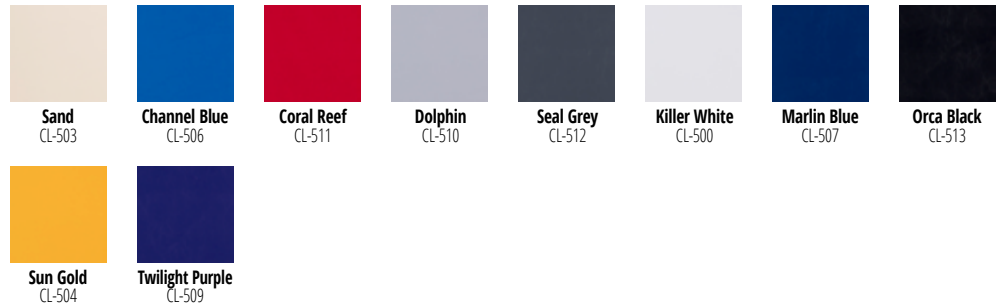

Driftwood
5804

Garnet
5808

Marble Grey
5810

Sand
5814

Gulf Blue
5816

Light Beige
5817

Sunset
5818

Indigo
5819-B

High Tac Black
AS-101

Aztec Red
AS-110

Bright Red
AS-104

Bright Violet
AS-109

Chalk
AS-102

Electric Blue
AS-107

Marine Green
AS-108

Nu Bright Yellow
AS-103

Royal Blue
AS-106

Silver Metallic
AS-105

MORBERN MARINE

Splash construction, a cleanable, pink-stain resistant vinyl

BISCAYNE

Wedgwood
BI-106

CANTECH

White
CA-129

White
CA-129

CATALINA

Sun Gold
CL-504

CARINA

Grey
CN-204

MORBERN MARINE

Splash construction, a cleanable, pink-stain resistant vinyl

EDGE